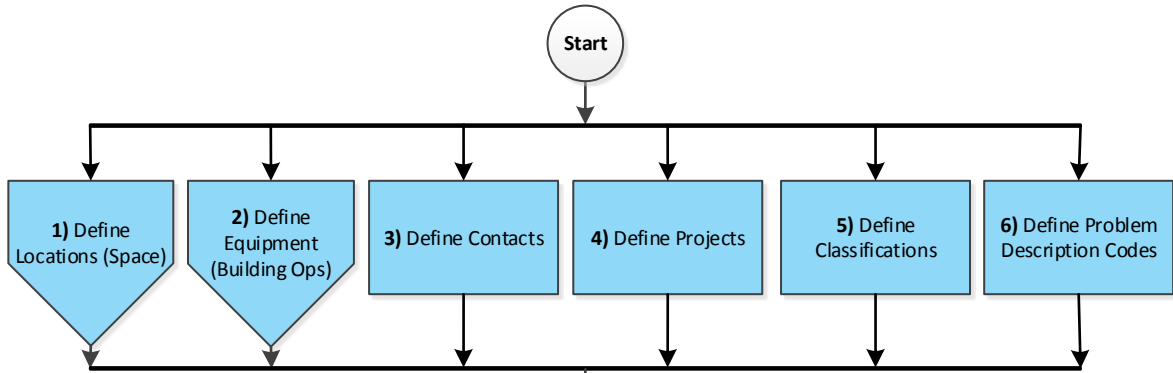

RU – Condition Assessment V2.0

Setup

Assessment

Completion

Business Process Owner

Assessment Manager

Field Assessor