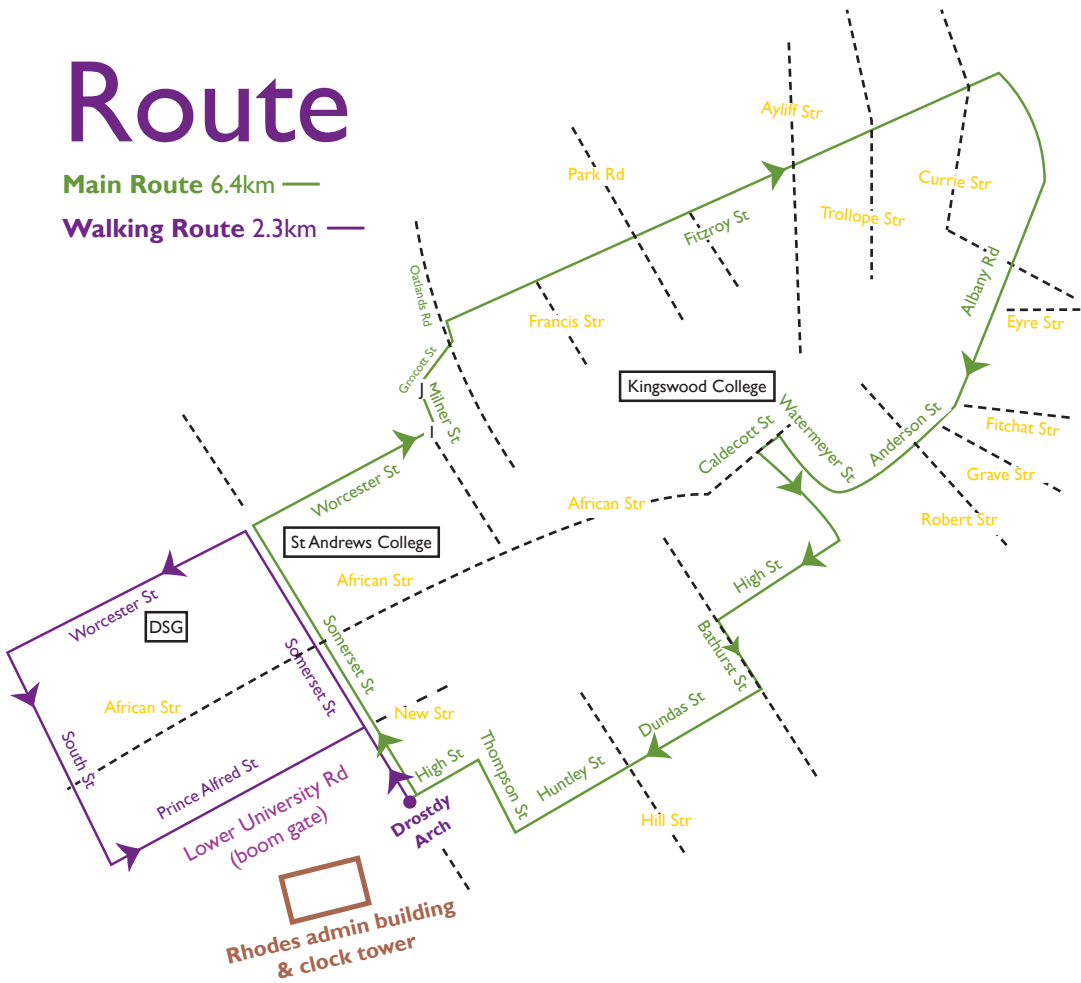

Route

Main Route 6.4km —

Walking Route 2.3km —

To **PARTICIPATE**

simply email

environment@ru.ac.za

To **VOLUNTEER**

simply email