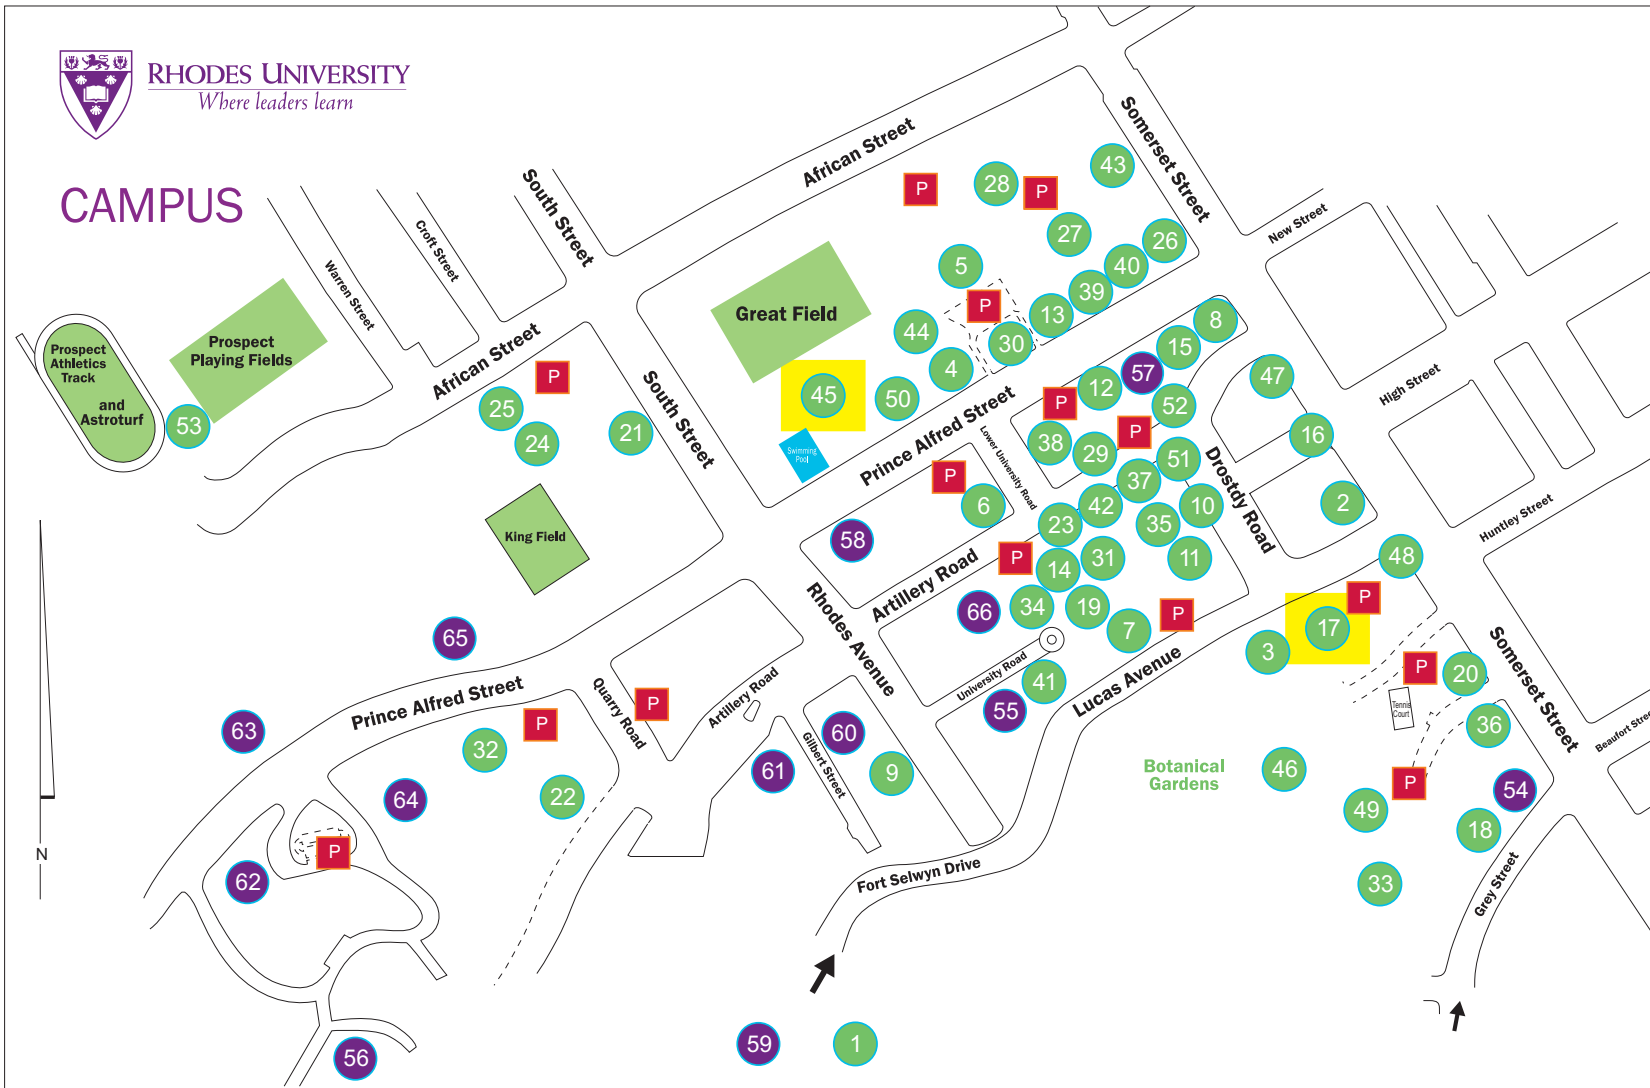

CAMPUS

- GENERAL
- 1. 1820 Settlers Monument
- 2. Albany Museum
- 3. Alumni House
- 4. Anthropology
- 5. Barratt Complex
- 6. Biological Sciences
- 7. Botany
- 8. Business school
- 9. Campus protection
- 10. Clock Tower
- 11. Commerce – Accounting, Economics, management
- 12. Computer Science
- 13. CSD & Community Engagement

- 14. Day Kaif
- 15. Drama Dept & Theatre
- 16. Drostdy Gate / Arch
- 17. Eden Grove
- 18. Education
- 19. English
- 20. Environmental Sciences
- 21. Infrastructure & Operations
- 22. Fine Art: Sculpture
- 23. Geology
- 24. Health Suite
- 25. Human Kinetics and Ergonomics
- 26. Humanities
- 27. Ichthyology & Fisheries Studies
- 28. ILAM

- 44. Sociology
- 45. Steven Biko Building
- 46. St Peters Building
- 47. Fine Art Department
- 48. Albany Museum History Building
- 49. Chapel
- 50. Great Hall
- 51. Linguistics
- 52. Maths
- 53. Old Mutual Sports Pavilion

P PARKING

● HALLS

- 54. **ALLAN WEBB HALL**
Winchester, Canterbury Annexe, Canterbury, Truro, Salisbury, Winchester
- 55. **COURTNEY LATIMER HALL**
Beit, Jameson, Oriel, Oriel Annexe
- 56. **DESMOND TUTU HALL**
Ellen Kuzwayo, Amina Cachalia, Calata, Margaret Smith
- 57. **DROSTDY HALL**
Prince Alfred, Graham, Oakdene, Celeste, Allan Gray
- 58. **FOUNDER'S HALL**
Cory House, Botha, Matthews, College
- 59. **GAVIN RELLY POST GRAD VILLAGE**
- 60. **HOBSON HALL**
Dingemans, Milner, Hobson & Livingstone
- 61. **JAN SMUTS HALL**
Jan Smuts, Adamson, New House, Atherstone
- 62. **KIMBERLEY WEST HALL**
Gold Fields, Cullen Bowles, De Beers, Rosa Parks
- 63. **LILIAN NGOYA HALL**
Ruth First, Joe Slovo, Victoria Mxenge, Centenary
- 64. **MIRIAM MAKEBA HALL**
Piet Retief, Thomas Pringle, Chris Hani, Walker
- 65. **NELSON MANDELA HALL**
Adelaide Tambo, Helen Joseph, Stanley Kidd, Guy Butler
- 66. **ST. MARY HALL**
John Kotze, Phelps, Olive Schreiner, Lilian Britten